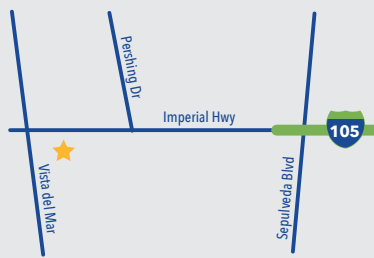

East Los Angeles

WASHINGTON BLVD. SAFE CENTER
 2649 E. Washington Blvd., Los Angeles
 Saturday & Sunday 9:00 a.m. - 3:00 p.m.

Harbor Area

GAFFEY STREET SAFE CENTER
 1400 N. Gaffey St., San Pedro
 Saturday & Sunday 9:00 a.m. - 3:00 p.m.

Playa Del Rey

HYPERION SAFE CENTER
 7660 Imperial Hwy. Gate B, Playa Del Rey
 Saturday & Sunday 9:00 a.m. - 3:00 p.m.

North Valley

NICOLE BERNSON SAFE CENTER
 10241 N. Balboa Blvd., Northridge
 Saturday & Sunday 9:00 a.m. - 3:00 p.m.