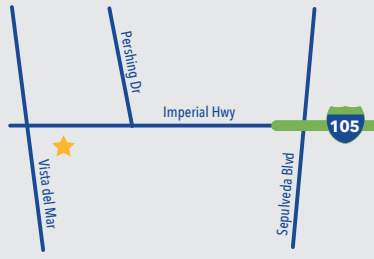

Playa Del Rey

HYPERION SAFE CENTER
 7660 Imperial Hwy. Gate B, Playa Del Rey
Sábado y domingo 9:00 a.m. - 3:00 p.m.

East Los Angeles

WASHINGTON BLVD. SAFE CENTER
 2649 E. Washington Blvd., Los Angeles
Sábado y domingo 9:00 a.m. - 3:00 p.m.