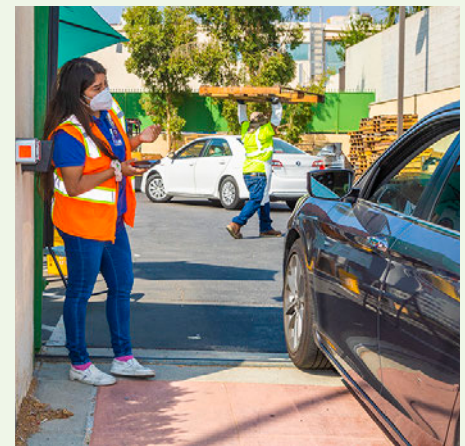

Los Angeles Central

LA/GLENDALE SAFE CENTER
Temporarily Closed

Please note: Closed on holidays observed by the City of Los Angeles and during rainy weather.

As a covered entity under Title II of the Americans with Disabilities Act, the City of Los Angeles does not discriminate on the basis of disability and, upon request, will provide reasonable accommodation to ensure equal access to its programs, services and activities.